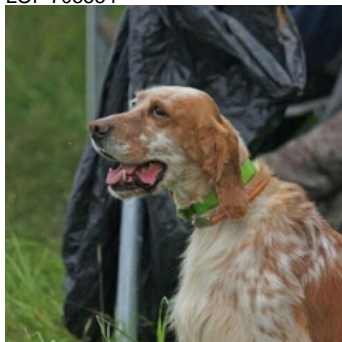

XERO DEL FRANGIO 2009-08-25 (M)
LOI LO09168418 - lemon

ORIO 2002-05-14 (M) LOI
LO02116390 (Camp. Tr. (Ch GQ)) -
bluebelton

UCCIA DEL FRANGIO 2004-07-26 (F)
LOI LO0517664 - bluebelton

EMA RAJKAL (F) JR700773ES

TODAY 2001-05-07
(M) LOI LO01146212
(Camp. Tr. (Ch GQ)) -
bluebelton

TOSCA DELLE OROBICHE
1999-11-19 (F) LOI LO0035313 (Camp.
Ripr.) - bluebelton

**PIVIDORI'S
GIOTTO**
1997-06-12
(M) LOI
LO0114200
(Camp. Tr. (Ch GQ), CH IT) - bluebelton

PUPA DEL FRANGIO 1999-06-01 (F)
LOI LO99192229 - tricolore

COK 2003-02-10 (M) LOI LO0388856
- bluebelton

BRICSI 1998-03-09 (F) LOI
LO98118998 - tricolore

**PIVIDORI'S
GIOTTO**
1997-06-12
(M) LOI
LO0114200
(Camp. Tr. (Ch GQ), CH IT) - bluebelton

BERETTA RAJKAL 2004-01-03 (F)
JR700669ES