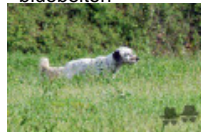

GISTREDO FINÇA (F) LOE 1732327

GARBUNO-KO RUFO (M) LOE
1421808

LEZOA 2006-05-09 (F) LOI 98162632
- bluebelton

PALAZIENSIS PEPE
1997-07-03 (M) LOI
LO99203608 - liver

LADY 1994-04-30 (F) LOI ST499069
(Ch A) - bluebelton