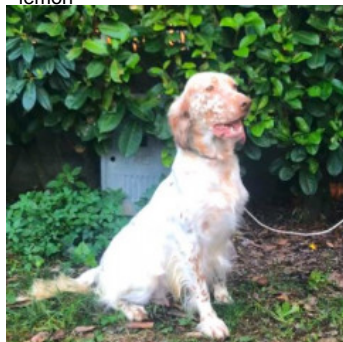

AZIZ 2007-10-13 (M) LOI
LO08111973 - liver tricolore

IRA 2005-08-07 (F) LOI LO0622103 -
bluebelton

NERO 1997-03-29 (M)
LOI LO9817889 (Ch T, Ch
GQ) - bluebelton

KYBA 1998-01-01 (F) LOI
LO98118951 - lemon

ARTU DI ALDO DA SARNO
2006-01-02 (M) LOI
LO0666968 (Ch Italiano Trialler Int
Ripr) - tricolore

AMY 2002-08-10 (F) LOI LO02143515
- tricolore

RADENTIS ZUM
2002-07-08 (M) LOI
LO02161851 (Camp.
Tr. (Ch GQ), Camp. Int.
Lav., Camp. Ital. Lav.) -
lemon

LUNA 1997-02-14 (F)
LOI ST555866 -
bluebelton

NAVAYO 1992-09-07
(M) LOI ST484678 -
bluebelton

JUSTY 2000-01-10 (F) LOI LO0076944
- tricolore

NERO 1997-03-29 (M)
LOI LO9817889 (Ch T, Ch
GQ) - bluebelton

KYBA 1998-01-01 (F) LOI
LO98118951 - lemon

BREAK 1996-12-03 (M) LOI
ST553198 (Trialler GQ) - bluebelton

LAIKA 1997-11-18 (F) LOI
LO98108566 - bluebelton

KAPO' 2003-11-10
(M) LOI LO0439835
(Ch IT GQ) - bluebelton

BICE 1999-05-01 (F) LOI
LO99148104 - bluebelton

BUSCH 2001-12-16
(M) LOI LO0253523 -
lemon

ALMA 2003-07-08 (F) LOI
LO03125318 - bluebelton

Mère
BORA
2017-04-14 (F)
LOI LO1786021
- lemon