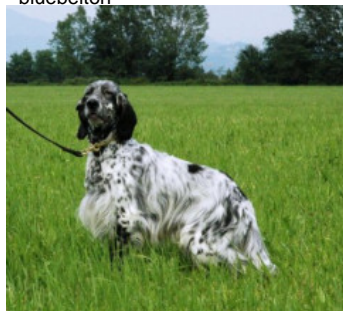

**EUSKITZE SPIDERMAM**

(M) LOE 2445460  
Couleur : Blanco y naranja (lemon)  
[fiche affixe](#)

hosted by setter-anglais.fr

Père  
**RAPACE DEL SOLE**  
2009-07-06 (M)  
LOI LO09149549  
(CH GQ (Camp. Trialler))  
- bluebelton

**ORIO** 2002-05-14 (M) LOI  
LO02116390 (Camp. Tr. (Ch GQ)) -  
bluebelton

**TODAY** 2001-05-07 (M) LOI  
LO01146212 (Camp. Tr. (Ch GQ)) -  
bluebelton

**TOSCA DELLE OROBICHE**  
1999-11-19 (F) LOI LO0035313 (Camp.  
Ripr.) - bluebelton