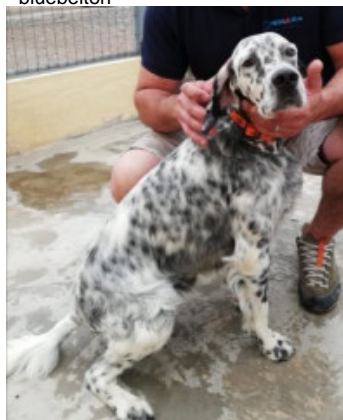

**LOCKI Ilamada TURKO**

(M) LOE 2469955  
Couleur : Bluebelton

Hosted by setter-anglais.fr

Père  
**APACHE**  
(M)  
LOE 2334820  
- bluebelton

**GISTREDO BENUR** 2014-05-30 (M)  
LOE 2233082 - Liver

**AMBAR** 2013-02-25 (F) LOE 2179291  
- lemon