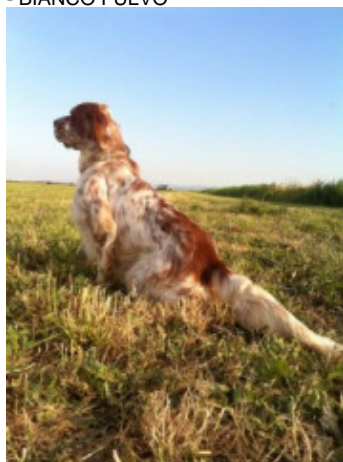

RIJANIS ROLLEX

2018-01-13 (M) LOF
Couleur : Bluebelton
[fiche affixe](#)

hosted by setter-anglais.fr

Père
ROVAL GIOE
2010-01-02 (M)
LOI LO1026711
(Ch GQ, Ch. Ital. Lav.)
- BIANCO FULVO

ROVAL GAGÀ 2007-01-10 (M) LOI
LO0826658 (Camp. Tr. (Ch GQ)) - lemon

ROVAL NEDWED 2003-01-05 (M)
LOI LO0366753 - lemon

NIKA 1999-08-18 (F) LOI LO0017114
(Camp. Ripr.) - bluebelton

ROVAL PAPA' 2002-01-12 (M) LOI
LO0245603 - tricolore

TOSCA DELLE OROBICHE
1999-11-19 (F) LOI LO0035313 (Camp.
Ripr.) - bluebelton