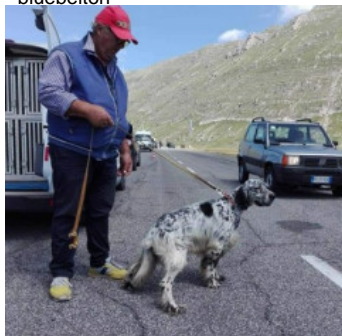

BANDITO DEI LADERCHI

2012-05-27 (M) LOI LO12110912
Couleur : BIANCO NERO (bluebelton)
[fiche affixe](#)

hosted by: setter-anglais.fr

Père
ZOLFO DEL SOLE
2011-01-15 (M)
LOI LO1132140
- bluebelton

PINO 2008-02-10 (M) LOI
LO08128804 - bluebelton