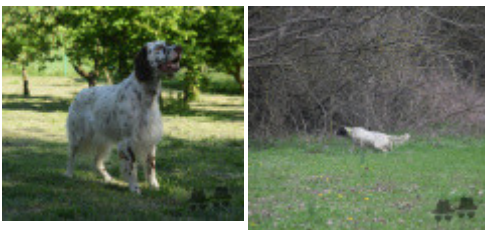

Puce : 941000019034571
Sang italien (estimation) : 76 %
Estimation des points au pédigrée : 37

Taux de consanguinité (estimation) : 15.7 %

RADENTIS BILLO (2 X 2) : 0.149536
DECOR LOT (6,6,6,6,7,7,7,8,8,8,8 X 6,6,6,6,7,8,8,8) : 0.002594
RADENTIS GIAN (5,5,6,7,7 X 5,5,7,7) : 0.002594
DUN DEL MESCHIO (7,7,8,8,8,8,8,8,8 X 7,7,8,8,8,8,8,8) : 0.001892
ARQ (8 X 6,6) : 0.000244
BASSINO (8 X 5) : 0.000244
PINO DI CEREIA (7,7 X 7,7,8) : 0.000122
LEM DEL RESEGONE (8 X 7) : 0.000061
DIRO DI SANPAOLO (8 X 8,8) : 0.000031
ARNO IL DI VAL D'IDICE (8 X 8,8) : 0.000031

Note : les données ne sont pas garanties. Elles ont été entrées par les membres sans garantie d'exactitude.