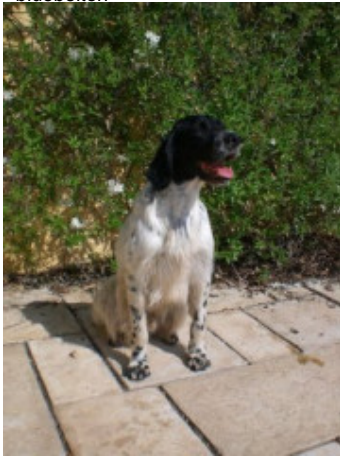

DAR DU DOME ETOILE

2008-08-09 (M) LOF 199586
Couleur : Noi.PBl.Env (bluebelton)
[fiche affixe](#)

hosted by setter-anglais.fr

Père
TITO DE CODORNIS
2002-10-05 (M)
LOF 168255/28371
(TR, CH T)
- bluebelton

MAJOR DE CODORNIS 1996-04-07
(M) LOF 131590/20436 (TR, CH P) -
bluebelton

ISARD DES RIVES DU HAOU
1993-01-03 (M) LOF 116789/17126
(CH.T. TR) - bluebelton

COOL DE CODORNIS
1987-08-02 (M) LOF
92622/12503 (CH IT, CH
GQ) - bluebelton