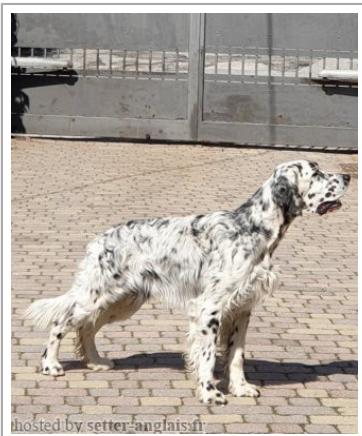

LARRY

2017-05-31 (M) LOI 17124887
Couleur : nero e bianco (bluebelton)

hosted by setter-anglais.fr

DENDABERRI JAI 2007-03-12 (M)
LOE 1704343 (TrCP, TrPR, TrBC) -
bluebelton

Père
DENDABERRI PIRLO
2013-07-01 (M)
LOE 1747738
(Ch IT)
- bluebelton