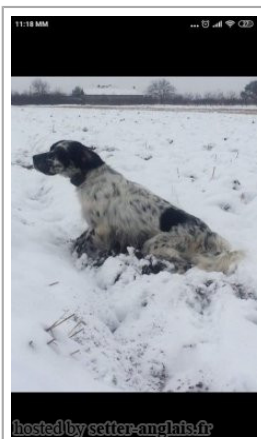

SCIAMANO

2013-11-05 (M) LOI 1416075
Couleur : BIANCO NERO (bluebelton)

hosted by setter-anglais.fr

Père
PEPE
2005-09-10 (M)
LOI LO0623486
(Ch. Ital. Lav., Ch. Int. Lav., Camp. Ripr.)
- bluebelton

ROVAL NEDWED 2003-01-05 (M)
LOI LO0366753 - lemon