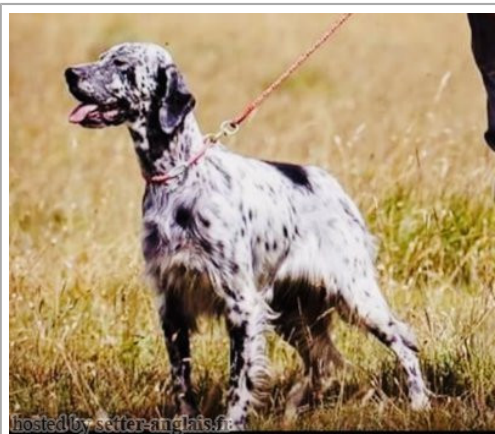

NINA

2009-07-01 (F) LOI LO09117728
Couleur : BIANCO NERO (bluebelton)

hosted by setter-anglais.fr

Père
KAPO'
2003-11-10 (M)
LOI LO0439835
(Ch IT GQ)
- bluebelton

NERO 1997-03-29 (M) LOI
LO9817889 (Ch T, Ch GQ) - bluebelton