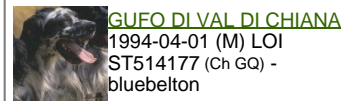

GUFO DI VAL DI CHIANA
1994-04-01 (M) LOI
ST514177 (Ch GQ) -
bluebelton

MAIYLIN 1992-07-02 (F) LOI
ST464024 - bluebelton