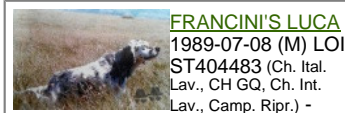

FRANCINI'S LUCA
1989-07-08 (M) LOI
ST404483 (Ch. Ital.
Lav., CH GQ, Ch. Int.
Lav., Camp. Ripr.) -

FARA 1991-05-10 (F) LOI ST453623 -
bluebelton

DOLLY 2000-03-01 (F) LOI
LO0118862 - tricolore

GRETA 1997-02-10 (F) LOI
ST559881 - lemon