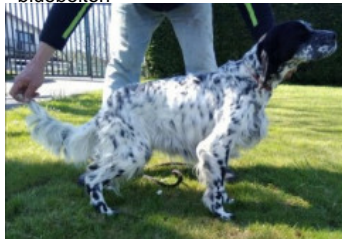

SIMBA OD BENCICA (F) JR43345 - Bencic Vesna

FARO DELLA BASSA REGGIANA
1991-04-01 (M) LOI ST437185 (Ch. Ital. Lav.) - bluebelton

MEA DELLA BASSA REGGIANA
1994-01-16 (F) LOI ST507013 - bluebelton

TARO DEI FELINI
1994-05-26 (M) LOI
ST506181 (Ch Italie T, Ch IT T,
Camp. Tr. (Ch GQ)) - tricolore

EDI DELLE DROSE 1992-02-28 (F)
LOI ST461351 - bluebelton

HASTENSIS FAST
1990-03-28 (M) LOI
ST422230 (Ch. Ital.
Lav.) - bluebelton

GRAPPA DELLE DROSE 1994-05-01
(F) LOI ST504029 - lemon

BIRTA 2005-09-03 (F) LOI
LO0627760 - tricolore

RADENTIS NOMAR 1998-03-22 (M)
LOI LO98133353 ((CHGQ CHITF /
CHIT.B)) - liver

**RADENTIS
SBRANCO**
1991-07-01 (M) LOI
ST448908 (Ch IB, Ch.
Int. Lav.) - lemon

**KELLI DELLA
MARIKA** 1995-08-06
(F) LOI ST530204 (Ch.
Ital. Lav.) - bluebelton

**DODGE DEL
TIRSO** 1998-02-14
(M) LOI LO9942918
(Ch IT IT-T, CHIB,
Camp. Tr. (Ch GQ)) -
bluebelton

RADENTIS ERICA
1995-05-25 (F) LOI
ST531494 ((CH(I)B)) -
lemon

GIBELTARIK BLONDIE 2000-12-11
(F) LOI LO02122551 (CHIT.T) - lemon

PALAZIENSIS RAMBO 1999-11-01
(M) LOI LO0060896 (Ch W0F/ICH, IT T,
ITF, Camp. Tr. (Ch GQ), CH(ES)T, CH(GB)T) -
lemon

PALAZIENSIS PEPE
1997-07-03 (M) LOI
LO99203608 - liver

LADY 1994-04-30 (F) LOI ST499069
(Ch A) - bluebelton

SAL DE CUMBRAOS (F) LOE
1428676

RADENTIS D'ESPANA
1995-05-22 (M) LOE
990823 (Ch IT B, Ch GQ)
- lemon

FRANCINI'S GALIZIA 1999-06-06 (F)
LOE 1161108 - bluebelton

Mère
ELUR I DE INDAMENDI
2015-07-15 (F)
LOE 2270046
- bluebelton