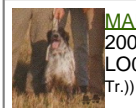

LUTER II 2007-11-09 (M) LOI
LO0913790 - bluebelton

GHEDDAFI DI VAL DI CHIANA
2005-08-16 (M) LOI LO0626173 -
bluebelton

OFELIA DI VAL DI CHIANA
2001-04-22 (F) LOI LO01149813 -
lemon

CORA 2004-10-18 (F) LOI
LO0561166 - tricolore

FRANCINI'S GRANT 1996-08-14 (M)
LOI ST552046 - tricolore

LAIKA 2002-07-19 (F) LOI
LO0326983 - bluebelton

MARTIANISIUM LUTER
2001-05-05 (M) LOI
LO01138037 (CH GQ (Camp.
Tr.)) - bluebelton

ISABEL DI VAL DI CHIANA
2009-08-28 (F) LOI LO1063552 -
lemon