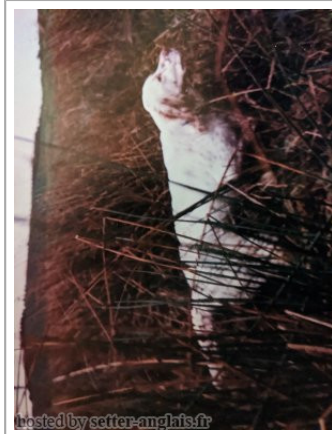

HOPE OF SEVEN WELLS

(F) AG0902722

Père <u>GLESCA SCOTT OF SHARNBERRY</u> (M) IKC-U29668 - tricolore 	<u>UPPERWOOD LUCKY BREAK</u> (M) KCR-M6412107M04	<u>ROAMING BRUCE AT UPPERWOOD</u> 1986 (M) KCRL0951003M02	<u>MULLAGHBOY BREEZE</u> 1983 (M) KCSB2139BUK11 - bluebelton <u>SNOW SEEN</u> 1982-09-11 (F)
	<u>SHARNBERRY SATIN</u> (F) 6026BW	<u>UPPERWOOD DEBUTANTE</u> 1984 (F) KCRK2662902K08 - tricolore	<u>UPPERWOOD NIGHT SPRAY</u> 1979 (M) <u>UPPERWOOD EASTER MUSIC</u> 1980 (F)
Mère <u>QUEEN OF BALLYSLOE</u> (F)	<u>CAPPAROE BOY</u> (M) (CH(IR)FT)	<u>ACHELON MATT OF SHARNBERRY</u> 1982-09-26 (M) KCSB1208BU (FTCh) - lemon	<u>GLENWIND MAGPIE</u> (M) (FTCh) <u>BLACKTHORN</u> (F) (FTCh)
	<u>COURTNABOUGHILA TESS</u> (F) IKC-T65626 - bluebelton	<u>TYONE BANNER</u> (M) KCSB5178BV-IKCP21569 (FTCh) - bluebelton 	<u>ARDNACRUSHA BANNER</u> (M) IKCK2225 (F.T. Ch.) <u>LADY PATRICIA OF USHNAGH</u> (F) IKCN56424
		<u>RATHMUCK PREMIER</u> (F)	<u>LOVELY LAKE</u> (M) LOF <u>HUSKY HEROIN</u> (F) LOF
		<u>EMERALD BANNER</u> (M) LOI IKCUNKNOWN8	 <u>THE BLUE MAESTRO</u> 1988 (M) IKCR65560 (FTCh) - bluebelton <u>BALLYSCANLON CHERCHEZ</u> (F) IKCR24924
	<u>LEFANTA TESS</u> (F) IKCUNKNOWN9	 <u>LEFANTA SPECKY</u> (M) (FTCh (USA))  <u>THE QUEEN</u> (F) IKCR86887 (FTCh)	