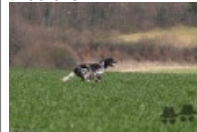

ARENA DEL SOLE 2011-07-17 (F)
LOI LO11133093 - bluebelton

MIRO 2006-03-03 (M) LOI
LO0678097 (CH P, CH IT, TR GQ) -
tricolore

DENDABERRI KINKA (F) LOE
1859487