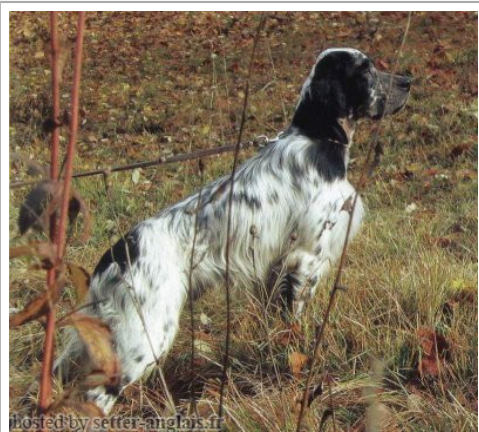

**DANTE**

2004-08-20 (M) LOI LO0524379  
Couleur : Blue belton (bluebelton)

hosted by setter-anglais.fr

Père  
**ASSO DEL CENTRO MARCHE**  
1995-01-22 (M)  
LOI ST514701  
(Ch)  
- bluebelton

**NEGUS** 1988-09-05 (M) LOI  
ST382982 (Camp. Tr. (Ch GQ), Camp. Int.  
Lav (Ch I T)) - bluebelton