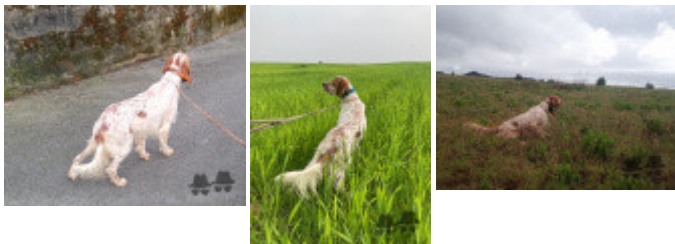

Propriétaire : Jagoba San Vicente
Sang italien (estimation) : 94 %
Estimation des points au pédigrée : 10

Taux de consanguinité (estimation) : 1.2 %

RADENTIS SBRANCO (5,6 X 6,6,7,7) : 0.004669
RADENTIS BORG (6,6,7,7 X 7,7,7,8,8,8) : 0.002930
RADENTIS GIAN (6,7,7,7,7,8,8 X 8,8,8,8,8) : 0.001709
FAY DE PLAYABARRI (7,7 X 6) : 0.000488
FRANCINI'S LUCA (6,7,8 X 7) : 0.000427
ROYAL MOZART (6,6,8 X 8) : 0.000275
PICASSO DEL BINARIO (8,8 X 7,7) : 0.000244
FRANCINI'S ROCKY (5,8 X 8) : 0.000244
KIP OD BENCICA (7 X 7,8) : 0.000183
FATTA OD BENCICA (7 X 7,8) : 0.000183
CORA DEL VALLE DE MENA (7,8,8 X 7) : 0.000122
AMOR DE PLAYABARRI (8,8 X 7,7) : 0.000122
FRANCINI'S RAS (7,7 X 8) : 0.000122
DEM (7,8 X 8,8) : 0.000092
ORFEO DELLA TRAPPOLA (8,8,8 X 8) : 0.000092
OLAF DEL TRE PONTI (7,8,8 X 8) : 0.000092
EMO DELLA TRAPPOLA (7 X 8) : 0.000061
LEM DEL RESEGONE (8,8 X 8) : 0.000061
GIP DELLA BASSANA (8 X 8,8) : 0.000031
VINA PAGASARRI (8 X 8,8) : 0.000031
AMBRA DEL DIANELLA (8 X 8) : 0.000031
ROMAN DEGLI ODDO (8 X 8) : 0.000031

Note : les données ne sont pas garanties. Elles ont été entrées par les membres sans garantie d'exactitude.