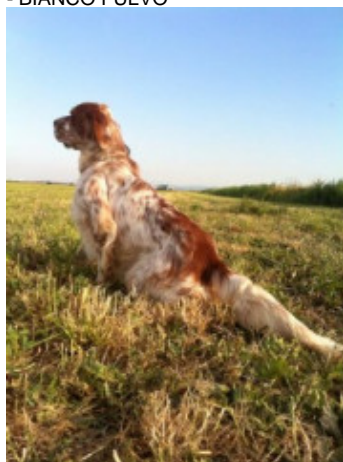

ARIS named IBO

2014-02-10 (M) BEK 133430

hosted by setter-anglais.fr

Père
ROVAL GIOE
 2010-01-02 (M)
 LOI LO1026711
 (Ch GQ, Ch. Ital. Lav.)
 - BIANCO FULVO

ROVAL GAGÀ 2007-01-10 (M) LOI
 LO0826658 (Camp. Tr. (Ch GQ)) - lemon

RINA 2004-01-13 (F) LOI LO0460174
 - tricolore

ROVAL NEDWED 2003-01-05 (M)
 LOI LO0366753 - lemon

NIKA 1999-08-18 (F) LOI LO0017114
 (Camp. Ripr.) - bluebelton

ROVAL PAPA' 2002-01-12 (M) LOI
 LO0245603 - tricolore