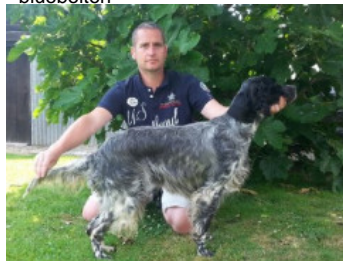

PERCEVAL 1999-05-27 (M) LOF

148976/ 23520 - bluebelton

NEVADA DU PIGEONNIER DE

SAINT CAPRAIS 1997-03-05 (M) LOF

136831/21499 - bluebelton

LILA 1995-12-21 (F) LOF

131090/24140 - tricolore

OLGA 1998-06-23 (F) LOF

145293/26938 - tricolore

HASS 1992-09-10 (M) LOF

116494/21359 - bluebelton

LISS 1995-12-21 (F) LOF

131092/23687 - tricolore

Mère

GALINA DELLA CRUISMANY

2011-08-24 (F)

LOF 218915/43472

- bluebelton