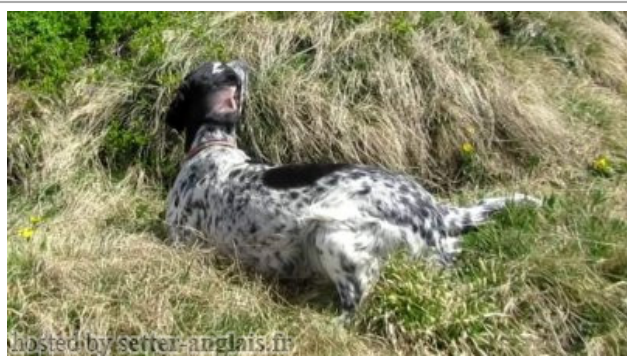

DAMA

2017-04-01 (F) LOI LO1773948
Couleur : Blue belton (bluebelton)

Père
JET
2013-05-28 (M)
LOI LO1390356
- bluebelton

BULL 2008-04-28 (M) LOI
LO08115156 (Ch. Int. Lav.) - bluebelton

ORCO DI VALDRAGON 2004-05-17
(M) LOI LO0776624 - bluebelton