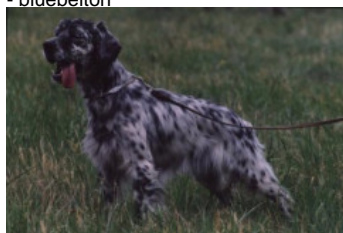

GIUNGLA

2008-03-19 (F) LOI LO0914276
Couleur : TRICOLORE

hosted by setter-anglais.fr

Père
TODAY
2001-05-07 (M)
LOI LO01146212
(Camp. Tr. (Ch GQ))
- bluebelton

PALAZIENSIS PEPE 1997-07-03 (M)
LOI LO99203608 - liver