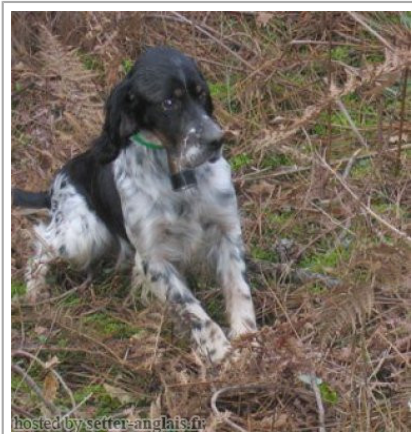

**TORA**

2002-06-06 (F) LOF 166548/35467

Couleur : Noi.PBl.Env (bluebelton) / Dyspl. : B

hosted by setter-anglais.fr

EGON BUZAHAZI 1988-12-20 (M)  
LOI ST412406 (Ch. Ital. Lav.) - tricolore

EMO DELLA TRAPPOLA 1978-05-04  
(M) LOI ST133042 (Ch L - Ch Int) -  
bluebelton