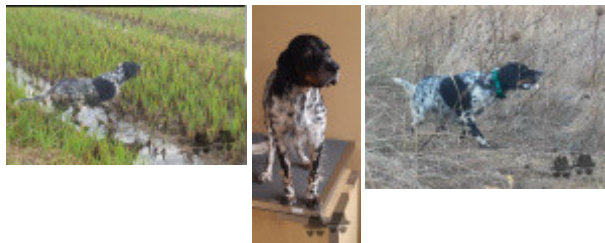

Mère <u>MAILA</u> 2015-05-21 (F) LOI LO1599044 - tricolore	<u>HOGAN DELLO ZEOLO</u> 2008-10-07 (M) LOI LO0979515 - tricolore	<u>LUPIN DELLO ZORINO</u> 2005-09-10 (M) LOI LO0643055 (Camp. Ripr.) - tricolore	<u>PUJIOL DEL VARO</u> 2000-06-25 (M) LOI LO0112419 - bluebelton	
	<u>DESY</u> 2012-06-06 (F) LOI LO12112505 - tricolore	<u>CAPRICE DI LORO PICENO</u> 2004-08-25 (F) LOI LO0523533 - tricolore	<u>LOLA DEL VARO</u> 1996-08-22 (F) LOI ST547484 - bluebelton	<u>BIG JIM</u> 2000-12-01 (M) LOI LO0188207 (CH GQ, Ch. Int. Lav., Camp. Ripr., Ch. Ital. Lav.) - liver
	<u>STEPHANENSIS SCOTT detto JACK</u> 2008-10-12 (M) LOF LO0983417 - lemon	<u>RINALDO DEL PIZZO STELLA</u> 1998-03-27 (M) LOI 9984666 (Ch Italie T, Ch IT T) - tricolore	<u>TIGRE DI LORO PICENO</u> 1999-09-25 (F) LOI LO0049012 - tricolore	
	<u>LIA</u> 2010-06-24 (F) LOI LO11133643 - tricolore	<u>ERIKA DI CROCEDOMINI</u> 2004-05-01 (F) LOI LO04101916 - bluebelton	<u>HERIC DELLO ZEOLO</u> 2008-10-07 (M) LOI LO0979516 - tricolore	
		<u>FIAMMA</u> 2007-05-25 (F) LOI LO0831320 (Ch. Ital. Lav.) - tricolore		

Eleveur : PELLEGRINELLI FEDERICO / Propriétaire : PELLEGRINELLI FEDERICO (pellegrinellif@tiscali.it)
Puce : 380260043332033
Estimation des points au pédigrée : 15

Taux de consanguinité (estimation) : 7.1 %

LUPIN DELLO ZORINO (3,5 X 3,5) : 0.053692
LOLA DEL VARO (4,6 X 4,6,6) : 0.002556
PUJIOL DEL VARO (4,6 X 4,6,6) : 0.002460
BIG JIM (6 X 4,6) : 0.002441
RADENTIS GIAN (7,7,7,8,8,8,8,8 X 7,7,8,8,8,8,8,8,8) : 0.002289
RADENTIS SBRANCO (6,7,8 X 6,6,8) : 0.001770
FIERO (5,7 X 6) : 0.001221
ARNO (6,8,8 X 6,7,7,8) : 0.001129
AKIRA DEL VARO (6,7,8,8 X 6,7,7,8,8) : 0.000671
CASMIR (6,7,8,8 X 6,7,7,8,8) : 0.000671
ASPLIS (5,6,7,8 X 5,6,7,7,8,8) : 0.000610
DECOR LOT (8,8,8,8 X 7,8,8,8,8) : 0.000397
RADENTIS BORG (7,8,8 X 7,7,7) : 0.000366
ROVAL VIENNA (7,8,8 X 7,7,8,8) : 0.000366
CASSIA (7 X 6) : 0.000244
FRANCINI'S RAS (7 X 7,7) : 0.000122
RUDY DEL DIANELLA (7 X 7,7) : 0.000122
LEM DEL RESEGONE (8,8 X 8,8,8,8) : 0.000092
ROVAL MOZART (8 X 7) : 0.000061
MORGAN (8 X 7,8) : 0.000061
RADENTIS ERIC (6,7,8 X 6,7,8,8) : 0.000061
FRANCINI'S VANITY (8 X 8,8,8) : 0.000031
EMO DELLA TRAPPOLA (8 X 8) : 0.000031

Résultats concours

Lieu	Date	Type	Epreuve	N°	Juge	Conducteur	Qualif.	Pts
IT <u>Oriстано</u>	2005-01-24	Bécassine	solo	3	Cortesi Claudio	Pellegrinelli Federico	CQN	4
Total des points Challenge Setter-anglais.fr 2005								4
Total des points								4

Coefficients : solo x1, couple x2 / GT x1, GN x2, GS (bécasse, bécassine) x2, GS montagne x3, Printemps x2, Grande Quête x4

Note : les données ne sont pas garanties. Elles ont été entrées par les membres sans garantie d'exactitude.