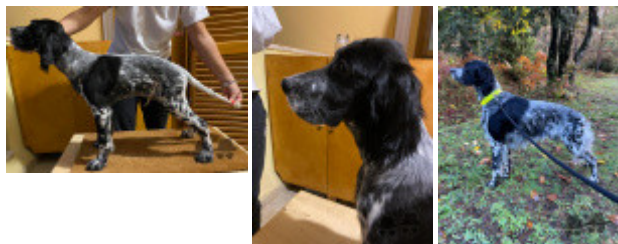

Eleveur : PELLEGRINELLI FEDERICO / Propriétaire : FIGUS GIOVANNI
Puce : 380260043361981
Estimation des points au pédigrée : 15

Taux de consanguinité (estimation) : 7.1 %

LUPIN DELLO ZORINO (3,5 X 3,5) : 0.053692
LOLA DEL VARO (4,6 X 4,6,6) : 0.002556
PUJIOL DEL VARO (4,6 X 4,6,6) : 0.002460
BIG JIM (6 X 4,6) : 0.002441
RADENTIS GIAN (7,7,7,8,8,8,8,8 X 7,7,8,8,8,8,8,8,8) : 0.002289
RADENTIS SBRANCO (6,7,8 X 6,6,8) : 0.001770
FIERO (5,7 X 6) : 0.001221
ARNO (6,8,8 X 6,7,7,8) : 0.001129
AKIRA DEL VARO (6,7,8,8 X 6,7,7,8,8) : 0.000671
CASMIR (6,7,8,8 X 6,7,7,8,8) : 0.000671
ASPIS (5,6,7,8 X 5,6,7,7,8,8) : 0.000610
DECOR LOT (8,8,8,8 X 7,8,8,8,8) : 0.000397
RADENTIS BORG (7,8,8 X 7,7,7) : 0.000366
ROVAL VIENNA (7,8,8 X 7,7,8,8) : 0.000366
CASSIA (7 X 6) : 0.000244
FRANCINI'S RAS (7 X 7,7) : 0.000122
RUDY DEL DIANELLA (7 X 7,7) : 0.000122
LEM DEL RESEGONE (8,8 X 8,8,8,8) : 0.000092
ROVAL MOZART (8 X 7) : 0.000061
MORGAN (8 X 7,8) : 0.000061
RADENTIS ERIC (6,7,8 X 6,7,8,8) : 0.000061
FRANCINI'S VANITY (8 X 8,8,8) : 0.000031
EMO DELLA TRAPPOLA (8 X 8) : 0.000031

Note : les données ne sont pas garanties. Elles ont été entrées par les membres sans garantie d'exactitude.