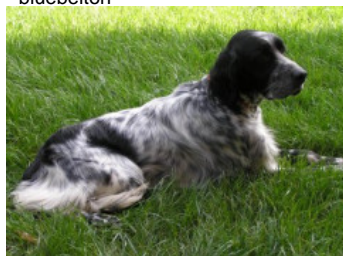

DEA

2007-04-01 (F) LOI LO07104748
Couleur : BIANCO NERO (bluebelton)

hosted by: setter-anglais.fr

Père
LEM DELLA CROCE DEL SUD
2001-06-14 (M)
LOI LO01152382
(NESSUNO)
- bluebelton

WALCOT DEL SOLE 1992-02-15 (M)
LOI ST455734 - bluebelton

CORA 1995-06-01 (F) LOI ST520297
- bluebelton

FRANCINI'S ASTON 1986-01-19 (M)
LOI ST325293 (Camp. Ripr., Ch. Int. Lav.,
Ch. Ital. Lav.) - bluebelton

ROVAL BORA 1987-08-04 (F) LOI
ST352499 (Camp. Ripr.) - tricolore