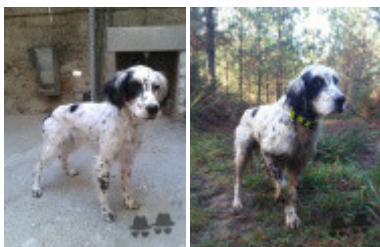

Mère <u>HARETXONDO RAISSA</u> 2009-10-05 (F) LOE 008042K - tricolore	<u>SALTO DU HAUT DE COUBLUCQ</u> 2001-12-09 (M) LOF 163030/26733 (TR) - tricolore	<u>IBOS DU VAL BARREAU</u> 1993-08-20 (M) LOF 120246/17836 (TR, CH A) - tricolore	<u>BOI</u> 1984-02-20 (M) LOF 96481/12378 (TR) - bluebelton	
	<u>EUSKAL ANIS</u> (F) LOE	<u>OLYNTHÉ DE CAZAQUS</u> 1998-02-10 (F) LOF 141915/25873 (TR, CH A, CH P, CH T) - lemon	<u>HULCK DU VAL D'AUTAN</u> 1992-01-01 (M) LOF 112046/16094 (CHP CH.T. TR) - lemon	<u>IZA DE L'OREE DU BOIS BECASSES</u> 1993-09-03 (F) LOF 120625/21152 (TR, CH A, CH P) - lemon
	<u>NENCINI'S BOY</u> 2000-04-10 (M) LOE 1240876 (CH(E.05)) - tricolore	<u>NENCINI'S TACCO</u> 1995-03-01 (M) LOI 522528 (CH.ITAL) - tricolore	<u>NENCINI'S VERNA</u> 1995-05-02 (F) LOI ST528067 - tricolore	
	<u>KAÑA DE PLAYABARRI</u> (F) LOE	<u>PALU'</u> 1993-09-04 (M) LOE 662202 (Tr GQ) - lemon	<u>DIVA DU MAS DES CHÈVRES</u> 1988-10-14 (F) LOE 417615 (CH L CHINT) - lemon	

Eleveur : Izoriamendi / Propriétaire : Oscar San Juan
Sang italien (estimation) : 61 %
Estimation des points au pédigrée : 10

Taux de consanguinité (estimation) : 1 %

PALU' (4 X 4) : 0.007996
LEM DEL RESEGONE (7,7 X 6,7,8) : 0.000854
DECOR LOT (6,7,7 X 6) : 0.000488
DUN DEL MESCHIO (7,8,8,8 X 7,8,8,8,8) : 0.000427
ROSETTE (8 X 6) : 0.000122
OLAF DEL TRE PONTI (8 X 6) : 0.000122

Note : les données ne sont pas garanties. Elles ont été entrées par les membres sans garantie d'exactitude.