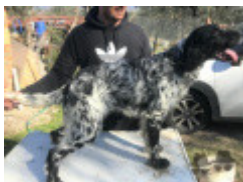

Eleveur : PELLEGRINELLI FEDERICO / Propriétaire : PATRIZI STEFANO
Puce : 380260043331909
Estimation des points au pédigrée : 15

Taux de consanguinité (estimation) : 7.1 %

LUPIN DELLO ZORINO (3,5 X 3,5) : 0.053692
LOLA DEL VARO (4,6 X 4,6,6) : 0.002556
PUJIOL DEL VARO (4,6 X 4,6,6) : 0.002460
BIG JIM (6 X 4,6) : 0.002441
RADENTIS GIAN (7,7,7,8,8,8,8,8 X 7,7,8,8,8,8,8,8,8) : 0.002289
RADENTIS SBRANCO (6,7,8 X 6,6,8) : 0.001770
FIERO (5,7 X 6) : 0.001221
ARNO (6,8,8 X 6,7,7,8) : 0.001129
AKIRA DEL VARO (6,7,8,8 X 6,7,7,8,8) : 0.000671
CASMIR (6,7,8,8 X 6,7,7,8,8) : 0.000671
ASPIS (5,6,7,8 X 5,6,7,7,8,8) : 0.000610
DECOR LOT (8,8,8,8 X 7,8,8,8,8) : 0.000397
RADENTIS BORG (7,8,8 X 7,7,7) : 0.000366
ROYAL VIENNA (7,8,8 X 7,7,8,8) : 0.000366
CASSIA (7 X 6) : 0.000244
FRANCINI'S RAS (7 X 7,7) : 0.000122
RUDY DEL DIANELLA (7 X 7,7) : 0.000122
LEM DEL RESEGONE (8,8 X 8,8,8,8) : 0.000092
ROYAL MOZART (8 X 7) : 0.000061
MORGAN (8 X 7,8) : 0.000061
RADENTIS ERIC (6,7,8 X 6,7,8,8) : 0.000061
FRANCINI'S VANITY (8 X 8,8,8) : 0.000031
EMO DELLA TRAPPOLA (8 X 8) : 0.000031

Note : les données ne sont pas garanties. Elles ont été entrées par les membres sans garantie d'exactitude.