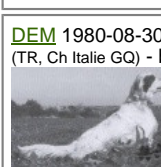

**FLAY** 1985-07-10 (F) LOI ST316638 - tricolore

**NICOLAS DEL DIANELLA** 1988-08-10 (M) LOI ST376807 - bluebelton

**AMBRA** 1992-01-15 (F) LOI ST459183 - bluebelton

**DECOR LOT** 1978-09-22 (M) LOI ST143178 (Ch IT, Ch T, CH GQ) - bluebelton

**ZELINDA** 1983-01-29 (F) LOI ST273582 - bluebelton

**DEM** 1980-08-30 (M) LOI ST222808 (TR, Ch Italie GQ) - bluebelton

**CLARA** 1983-05-01 (F) LOI ST263802 - bluebelton

**NELSON DEL DIANELLA** 1986-09-10 (M) LOI ST338218 (Ch IT T) - tricolore