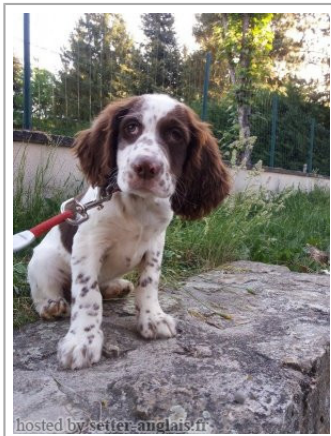

TRUST DES AILES D'ENFER

2022-03-13 (M) LOF 279179
Couleur : Mar.PBl.Env (liver)
[fiche affixe](#)

hosted by setter-anglais.fr

NAOMO 2012-10-03 (M) LOI
LO12157965 (Ch. Ital. Lav., CH GQ) -
bluebelton

Père
SHARPTAILS CLAY
2019-09-03 (M)
LOF 268345/44743
(TAN)
- bluebelton

**SHARPTAILS AUTOMNE dite
TOMMIE** 2015-03-23 (F)
LOSH9203374 (Ch.I.T., Ch.T.Be, Trialer,
TAN) - bluebelton

KAPO 2003-11-10 (M) LOI
LO0439835 (Ch IT GQ) - bluebelton

QUATTA 2009-06-11 (F) LOI
LO1085288 - tricolore