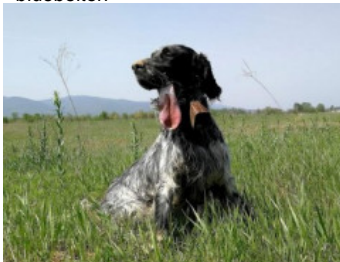

WAS DE BACEÑUELA

2019-01-01 (M) LOE 2443895
Couleur : Tricolor (tricolore)
[fiche affixe](#)

hosted by setter-anglais.fr

DENDABERRI NOSTRUM

2011-10-26 (M) LOE 2068084 (Ch GS) -
tricolore

Père
RENTSETTER FERRARI
2017-02-17 (M)
LOE 578939876
- bluebelton