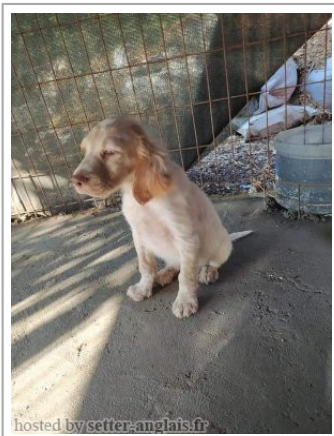

**UMUT SETTERDEN' AROLLO**

2022-05-13 (M) LOF 6128

Couleur : Lemon belton (lemon)

hosted by setter-anglais.fr

**NOLO DEL ZAGNIS** 2012-07-05 (M)  
LOI LO12129055 (CH GQ, CH IT, Camp.  
Ital. Lav. (CH T), Camp. Ripr., CH(I)B) -  
bluebelton