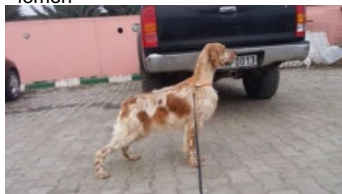

Père
**DES ARCANES DE SCOLOPAX
MORELLO**
2016-06-28 (M)
LOF 245863
- lemon