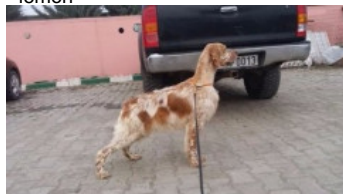

Père
**DES ARCANES DE SCOLOPAX
MORELLO**
2016-06-28 (M)
LOF 245863
- lemon