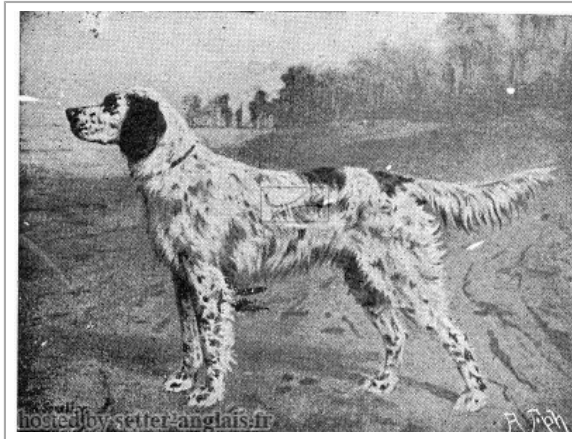

RODERICK III OF THE LAHN

1888-02-10 (M) DHSTB5100-LOSH2328

Couleur : Bluebelton / Titres : 1st (all-aged-stake) + 1st (ShWin)
[fiche affixe](#)

Père RODERICK OF BRAUNFELS 1880-01-25 (M) KCSB12520-DHSTB1160 (1st (all-aged-stakes)) - bluebelton	JEUNE (M) (Land of Birth: USA Land of Standing: GB)	LEICESTER 1872-07-10 (M) AKC148-KCSB4271 - lemon	 DAN 1869 (M) KCSB1336 (1st (Ch.-Stakes)) - bluebelton
	JUNO (F)	DART 1872-05-16 (F) KCSB7191-AKC335 - bluebelton	LILL II 1870 (F) KCSB4295 (2nd (ShWin)) - lemon PRINCE 1869 (M) KCSB1399 (Ch (UK)) - bluebelton DORA 1869 (F) AKC346 (1st (ShWin)) - bluebelton
Mère MISS KATE (F) DHSTB 2149	inconnu	inconnu	inconnu
		inconnu	inconnu
	inconnu	inconnu	inconnu
		inconnu	inconnu
		inconnu	inconnu
		inconnu	inconnu

Eleveur : Prince Albrecht zu Solms-Braunfels, D / Propriétaire : August Richard, B

Breeder:

Prince Albrecht zu Solms-Braunfels, D

Roderick of the Lahn III (Roderick of Braunfels - Miss Kate), bred in 1888 by Prince Albrecht zu Solms-Braunfels in Germany. Imported to Belgium by August Richard.