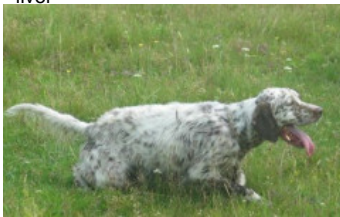

VIENNA

(F) LOI 9786512

Couleur : blanco-higado (liver) / Dyspl. : A

hosted by setter-anglais.fr

Père
CUCCA'S RAYBAN
 2006-07-04 (M)
 LOI LO0740771
 (Camp. Ital. Lav., Camp. Tr. (CH GQ))
 - liver

DODGE DEL TIRSO 1998-02-14 (M)
 LOI LO9942918 (Ch IT IT-T, CHIB, Camp.
 Tr. (Ch GQ)) - bluebelton