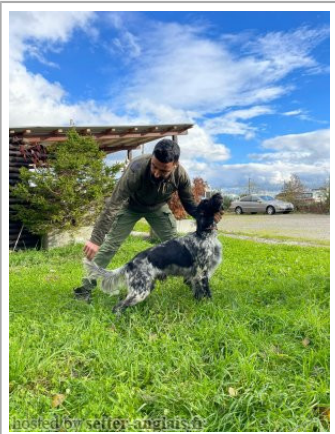

**FUTURO**

2022-01-08 (M) LOI LO2252307  
Couleur : Bluebelton

Père  
**HAMMER**  
2015-11-27 (M)  
LOI LO1625855  
- bluebelton

**NATAN** 2012-10-03 (M) LOI  
LO12157969 (CH IT GQ, Camp. TR. (CH  
GQ), CH(I)T) - bluebelton