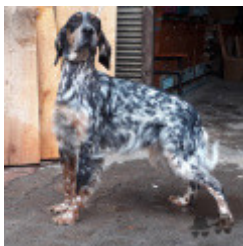

Mère <u>AVRO</u> 2018-10-07 (F) LOF K?F-ES-2818 - Siyah beyaz	<u>RADENTIS ALFIO</u> 2011-03-25 (M) LOI LO1181823 - bluebelton	<u>RADENTIS ZIDANE</u> 2003-03-05 (M) LOI LO0391141 - tricolore	<u>RADENTIS MOSE</u> 1999-07-05 (M) LOI LO0017840 - tricolore	
	<u>SETTER SAK UZAK KIRA</u> 2016-07-15 (F) K?F-ES-1504 - tricolore	<u>RADENTIS EMMA</u> 2009-02-02 (F) LOI LO10299 - lemon	<u>RADENTIS CORFU</u> 2004-01-10 (M) LOI LO0494355 - lemon	<u>BELA DI MONTE VESCOVO</u> 2003-10-12 (F) LOI LO03149666 - bluebelton
	<u>RADENTIS LENOR</u> 2006-10-20 (M) LOP 1113247 - lemon	<u>RADENTIS ULISSE</u> 2002-04-30 (M) LOI LO02114632 - lemon	<u>MERILIN</u> 2005-05-08 (F) LOI LO05125507 - lemon	
	<u>PIANIGIANI'S NAOMI</u> 2011-05-03 (F) LOI LO1191717 - liver	<u>AKILLE</u> 2006-01-01 (M) LOI LO0669651 (Ch. Ital. Lav.) - liver	<u>PIANIGIANI'S ASIA</u> 2006-06-02 (F) LOI LO06131466 - BIANCO LIVER	

Eleveur : ABDULKADIR CELEBI
Puce : 900193000583290
Sang italien (estimation) : 100 %
Estimation des points au pédigrée : 6

Note : les données ne sont pas garanties. Elles ont été entrées par les membres sans garantie d'exactitude.