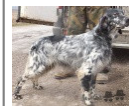

NOSFERATUS DI VAL
DI CHIARA 2007-07-10
(M) LOI LO0867580
(Camp. Soc., CH GQ) -
bluebelton

EMA DEL DUDA 2009-04-20 (F)
JR703512 (Trialer)