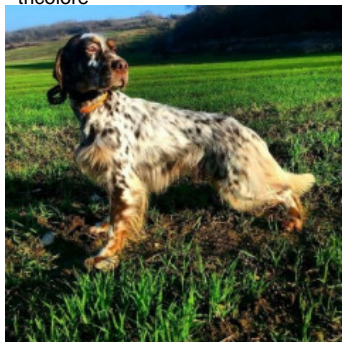

ALVIN

2022-05-09 (F) ES-6118

Couleur : Noi.Mar.Fau.PBl.Env (tricolore)

hosted by setter-anglais.fr

Père
ZEF?R
 2015-10-15 (M)
 706186
 - tricolore

JIM DEL DAMARIL 2013-01-07 (M)
 704698 - lemon

KAPO' 2003-11-10 (M) LOI
 LO0439835 (Ch IT GQ) - bluebelton

NERO 1997-03-29 (M)
 LOI LO9817889 (Ch T, Ch
 GQ) - bluebelton

KYBA 1998-01-01 (F) LOI
 LO98118951 - lemon

BOBET DI LORO
 PICENO 2003-08-10
 (M) LOI LO041853
 (Camp. Tr. (Ch GQ), Ch
 Ital. Lav., ChIT) - tricolore