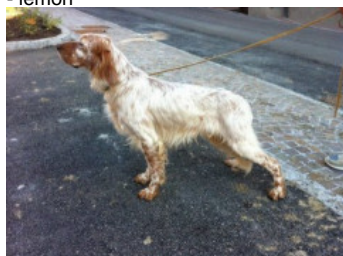

CREA

2016-06-06 (F) LOI LO16131598
Couleur : bianco arancio (lemon)

hosted by setter-anglais.fr

Père
GION DI CROCEDOMINI
2008-01-06 (M)
LOI LO08103087
(Camp. Ripr. (CH))
- lemon

GIBELTARIK FLEMMING 2003-08-23
(M) LOI LO0790204 - lemon