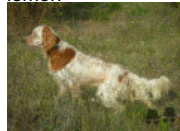

RAIANO GARD 2008-01-04 (M) LOI
LO0910422 - tricolore

CONNI DEL LADERCHI 2003-05-28
(F) LOI LO049723 - bluebelton

RAIANO ARAMIS 2007-02-15 (M) LOI
LO0788434 (Ch. Ital. Lav., Camp. Ripr.) -
lemon

RAIANO NENCY 2009-01-10 (F) LOI
LO09151534 - lemon

RAIANO FANTASY 2005-01-20 (M)
LOI LO0574961 - bluebelton