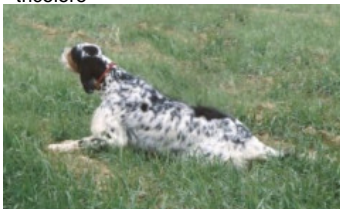

**LUCK**

2004-10-02 (M) BEK 58289  
Couleur : Bianco Nero (bluebelton)

hosted by setter-anglais.fr

Père  
**MARTIN**  
1997-04-05 (M)  
LOI ST559222  
- tricolore

**MARTIN DEL SASSOVIVO**  
1991-03-23 (M) LOI ST437996 (Ch. Ital.  
Lav., Ch. Int. Lav.) - lemon