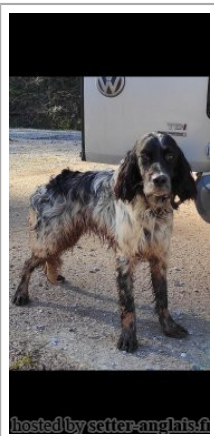

LIO

2022-06-10 (M) LOE
Couleur : Blanco y negro (bluebelton)

hosted by setter-anglais.fr

Père
ZIGULI'
2016-06-01 (M)
LOI LO16101538
- bluebelton

NATAN 2012-10-03 (M) LOI
LO12157969 (CH IT GQ, Camp. TR. (CH
GQ), CH(IT)) - bluebelton

KAPO' 2003-11-10 (M) LOI
LO0439835 (Ch IT GQ) - bluebelton

QUATTA 2009-06-11 (F) LOI
LO1085288 - tricolore

NERO 1997-03-29 (M)
LOI LO9817889 (Ch T, Ch
GQ) - bluebelton

KYBA 1998-01-01 (F) LOI
LO98118951 - lemon