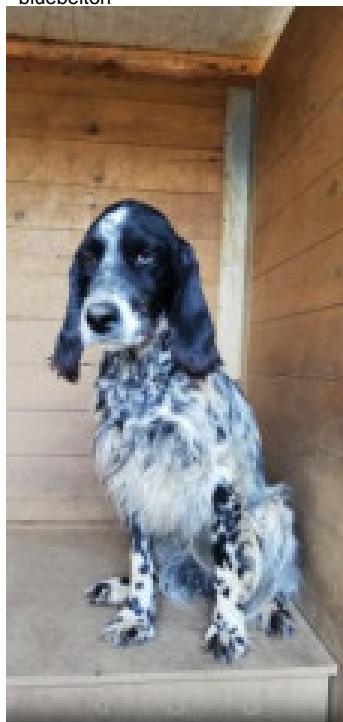

NATAN 2012-10-03 (M) LOI
LO12157969 (CH IT GQ, Camp. TR. (CH
GQ), CH(IT)) - bluebelton

KAPO' 2003-11-10 (M) LOI
LO0439835 (Ch IT GQ) - bluebelton

QUATTA 2009-06-11 (F) LOI
LO1085288 - tricolore

NERO 1997-03-29 (M)
LOI LO9817889 (Ch T, Ch
GQ) - bluebelton

KYBA 1998-01-01 (F) LOI
LO98118951 - lemon

ARTU DI ALDO DA SARNO
2006-01-02 (M) LOI
LO0666968 (Ch Italiano Trialler Int
Ripr) - tricolore

AMY 2002-08-10 (F) LOI LO02143515
- tricolore

JOE 2001-09-24 (M) LOI LO0216101 -
tricolore

STAR 2002-07-12 (F) LOI
LO02159628 - tricolore

NERINA 2009-01-03 (F) LOI
LO0936563 - tricolore

SAYO 2006-05-05 (M) LOI
LO06107278 - tricolore

KIRA 2006-09-12 (F) LOI LO0732934
- tricolore

PERUSIA ARIS 1997-02-07 (M) LOI
ST558164 - tricolore

DIANA 1999-10-20 (F) LOI
LO0057641 - tricolore

Mère
ABA
2015-06-30 (F)
LOE 2262591
- bluebelton