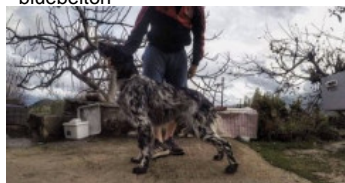

NAFSIKA

2021-08-10 (F) BEK 193172
Couleur : White Orange

hosted by setter-anglais.fr

NICOLAS SIMEONS TEAM
2017-11-21 (M) BEK 169726 - lemon

Père
MAGIC SIMEONS TEAM
2018-09-13 (M)
BEK 169989
- bluebelton

MAYA SIMEONS TEAM 2016-03-25
(F) BEK 157082 - bluebelton