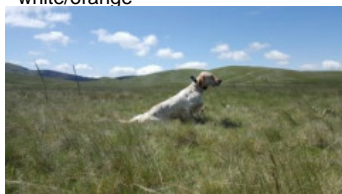

MELINA GKLAVINIS

2022-08-09 (F) BEK 201482
Couleur : Black white (bluebelton)

hosted by setter-anglais.fr

Père
VORRAS
2011-08-25 (M)
BEK 109528
(Camp Trailer CH Tr GQ, CH IT, CH
international)
- white/orange