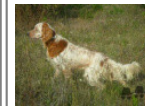

TODAY 2001-05-07
(M) LOI LO01146212
(Camp. Tr. (Ch GQ)) -
bluebelton

RAIANO ASTRA 2000-01-19 (F) LOI
LO0054215 - bluebelton