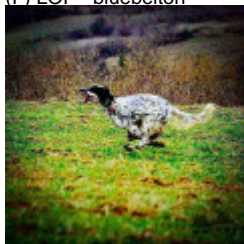

**CIO - TAGO**

(F) LOI 0987

Couleur : nero e bianco (bluebelton)

hosted by setter-anglais.fr

Père  
**CEKO**  
(M)  
2018  
- bluebelton

**ZEF?R** 2015-10-15 (M) 706186 -  
tricolore

**FELLY DEL SENCANALI** 2016-04-23  
(F) LOF - bluebelton