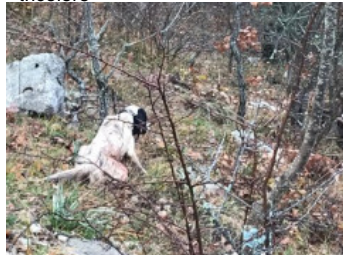

GIM 1999-03-02 (M) LOI LO99110712
- bluebelton

CHITA 2000-05-23 (F) LOI
LO00103951 - bluebelton

GION DI CROCEDOMINI 2008-01-06
(M) LOI LO08103087 (Camp. Ripr. (CH)) -
lemon

ALICE DI CROCEDOMINI 2004-03-05
(F) LOI LO04122672 - tricolore

BUCK 1993-03-01 (M) LOI ST479092
- bluebelton

BETSY 1995-04-19 (F) LOI ST516987
- bluebelton

GIAN DI CROCEDOMINI
1994-10-20 (M) LOI
ST514104 -
bluebelton

KIRA 1998-01-03 (F) LOI
LO98106650 - tricolore

GIBELTARIK FLEMMING 2003-08-23
(M) LOI LO0790204 - lemon

EVA DI CROCEDOMINI
2004-05-01 (F) LOI
LO04101913 (Camp. Ital.
Lav.) - bianco nera

CASTER
1996-01-10 (M) LOI
ST535935 (Camp.
Ripr.) - tricolore

BIBA DI CROCEDOMINI
1997-01-10 (F) LOI
ST557013 - tricolore

Mère
ESTER dite SHIVA
2015-04-16 (F)
LOI LO1587132
- tricolore