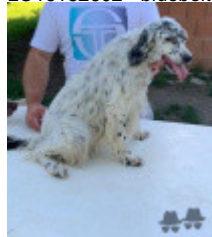

RAIANO GARD 2008-01-04 (M) LOI
LO0910422 - tricolore

RAIANO MIRKO
2003-08-31 (M) LOI
LO047287 - tricolore

RAIANO EDDA 2004-12-01 (F) LOI
LO0533332 - bluebelton

CONNI DEI LADERCHI 2003-05-28
(F) LOI LO049723 - bluebelton

BACON 2001-05-17 (M) LOI
LO01148084 (Ch. Ital. Lav.) - bluebelton

RASKA 2000-05-14 (F) LOI
LO01108232 - lemon

DIVA DEL SOLE 2016-09-10 (F) LOI
LO16182602 - bluebelton